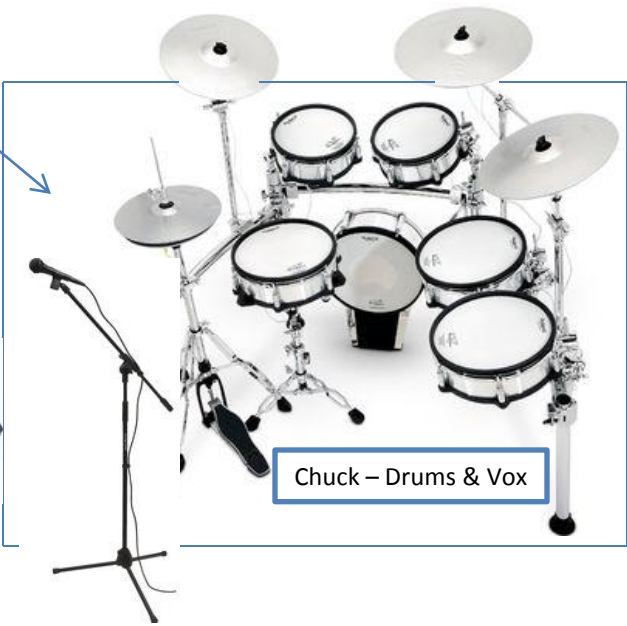

Joe – Guitar & Vox

John – Lead Vox/Keys

Drew – Bass & Vox

Drum Raiser  
6' deep x 7' wide x 1' high

Chuck – Drums & Vox

Guitar Amp

Bass Amp